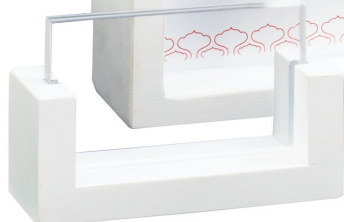

U-Frame / TABLETOP CARDHOLDERS

1510-811-15

1510-46-15

1510-32-15

Item: 1510-32-15 | 1510-46-15 | 1510-811-15

- Overall Product Dimensions:
 - 1510-32 Dimensions: 3 1/2"W x 1"D x 2 3/4"H (Fits 3x2 Paper)
 - 1510-46 Dimensions: 5"W x 1 1/2"D x 7"H (Fits 4x6 Paper)
 - 1510-811 Dimensions: 9"W x 1 1/2"D x 12"H (Fits 8.5x11 Paper)
- Product Break Down:
 - U-Frame Made of: Bamboo
 - Insert Made of: Acrylic
 - BPA Free
 - Available in 3 sizes
 - Care Instructions: Wipe with soft dry cloth or use damp cloth
- Country of Origin: Mexico