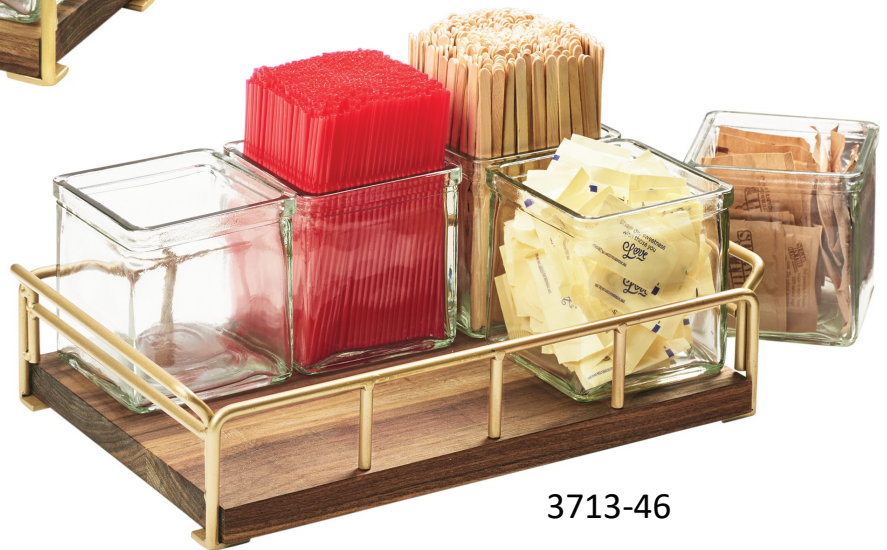

Mid-Century / JAR ORGANIZERS

3714-46

3713-46

Item: 3713-46 | 3713-49 | 3714-46 | 3714-49

- **Overall Product Dimensions:**
 - 3713 Dimensions: 13 1/2"W x 8 1/2"D x 4 3/4"H
 - 3714 Dimensions: 13 1/2"W x 4 1/2"D x 4 3/4"H
 - C4X4GLCN Dimensions: 4"W x 4"D x 4"H
- **Product Break Down:**
 - Holder made of: Walnut with Brass (46) plated or Chrome (49) plated
 - Jars made of: Recycled glass
 - 3 or 6 Jars are included
 - Replacement Jars: C4X4GLCN
 - Available in either Brass (46) or Chrome (49)
 - Care Instructions for Walnut: Wipe with a dry cloth or use wood cleaner such as Pledge. For EXTRA care, use PLUSH Cleaner and Restorer
 - Care Instructions for Glass: Dishwasher safe
- **Country of Origin:** Mexico